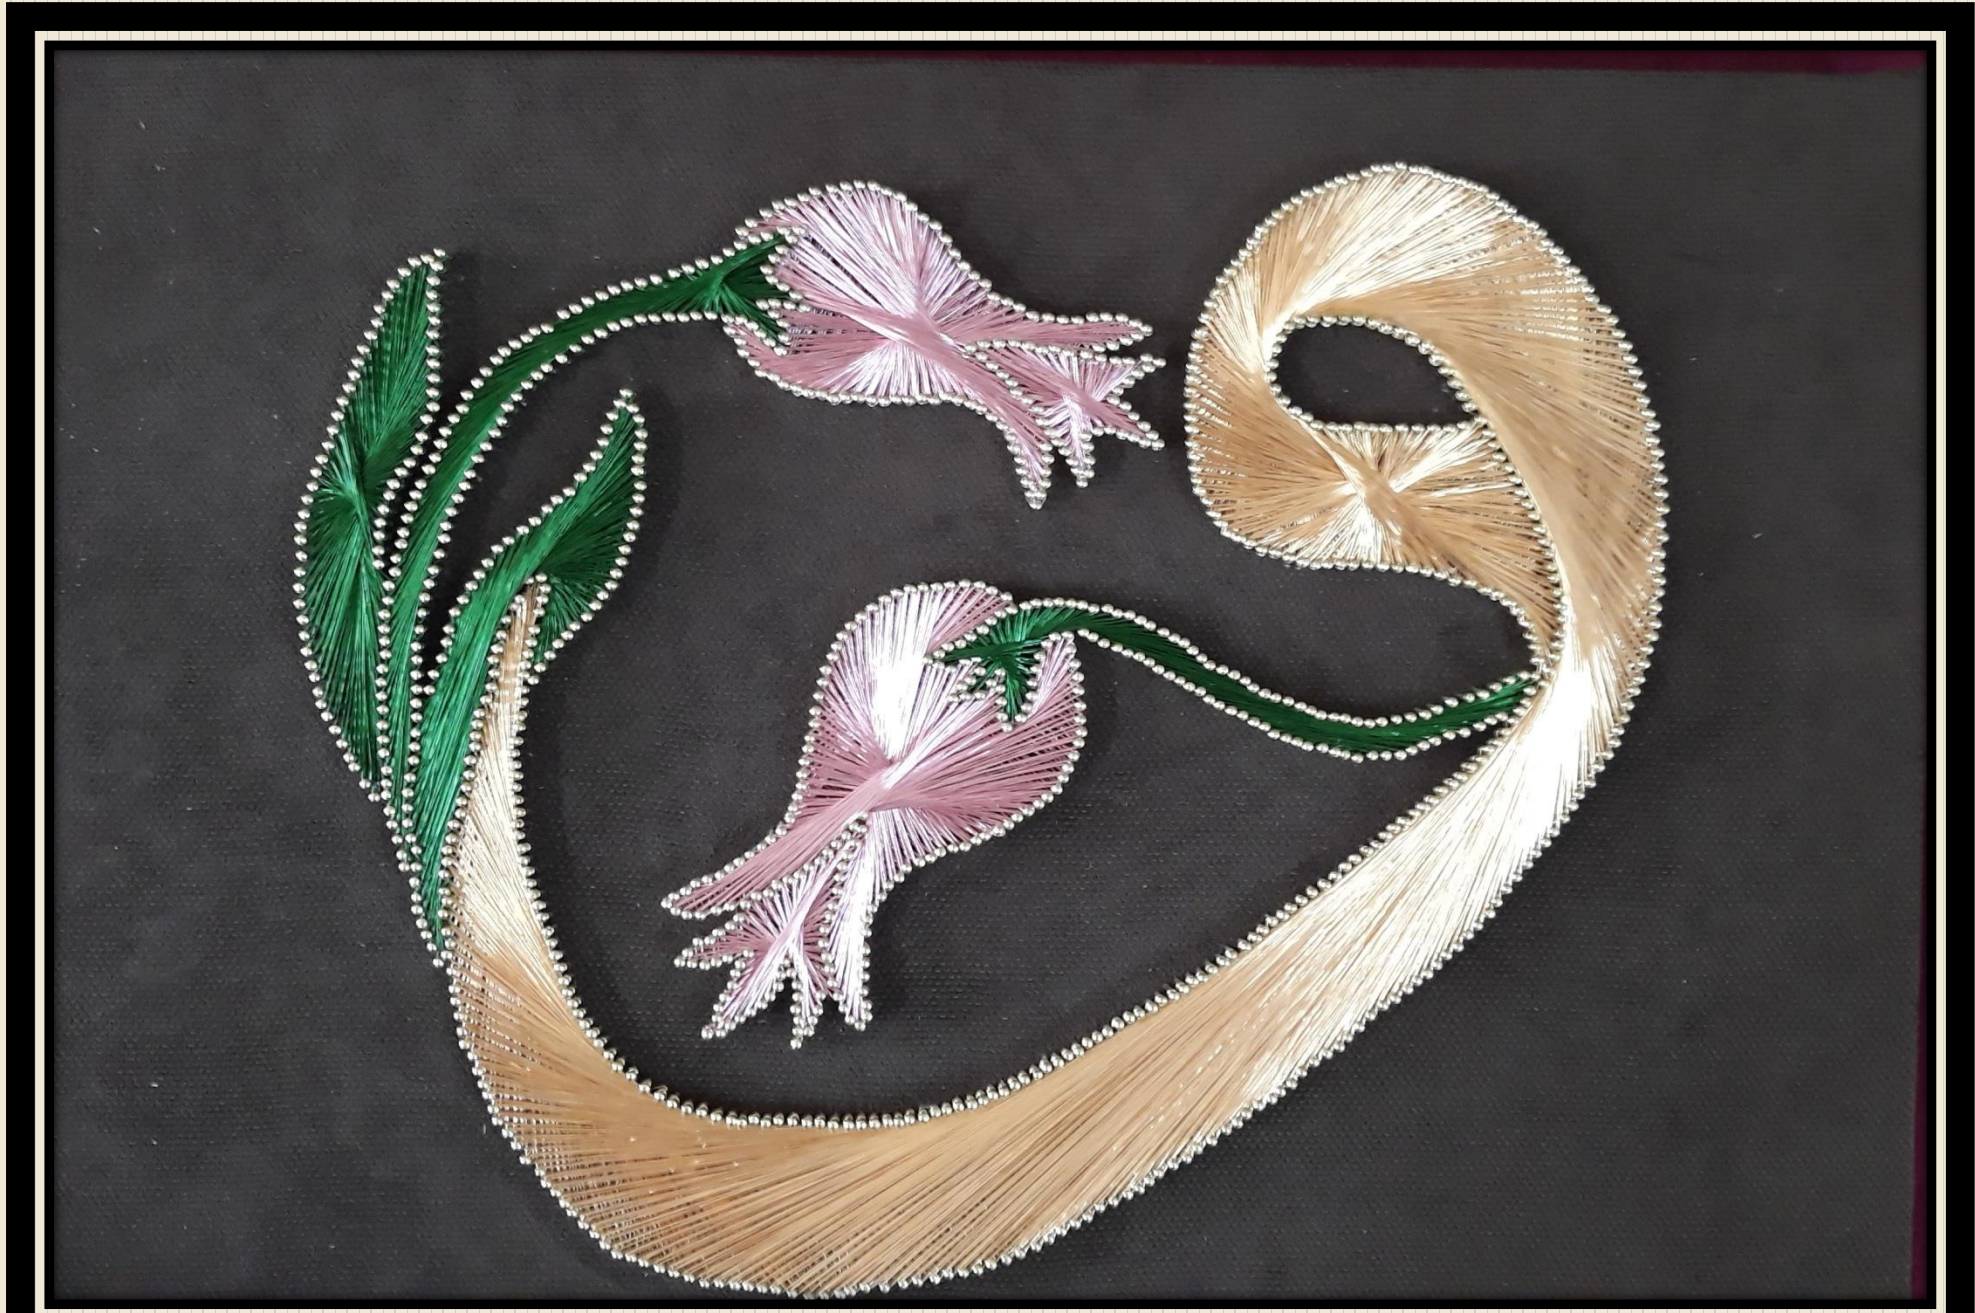

Gümüřova  
Halk Eđitimi Merkezi

FILOGRAFİ KURSU  
SERGİ SUNUMU

Handwritten Arabic calligraphy on a light blue background, enclosed in a dark brown frame. The text is written in a stylized, cursive script. The main body of text is arranged horizontally, starting with a large, decorative initial letter on the left. Above the main text, there is a smaller, separate line of calligraphy. The entire piece is mounted on a light-colored, textured surface.

2020 2021 EĐİTİM ÖĐRETİM YILI  
FİLOGRAFİ KURSU EL EMEKLERİNDEN ÖRNEKLERLE  
BU SERGİMİZİ OLUŐTURDUK

USTA ÖĐRETİCİMİZ NİLÜFER LURCİ ALKAN VE EMEĐİ  
GEÇEN KURSIYERLERİMİZE TEŐEKKÜR EDERİZ

GÜMÜŐOVA HALK EĐİTİMİ MERKEZİ,  
HAZİRAN 2021