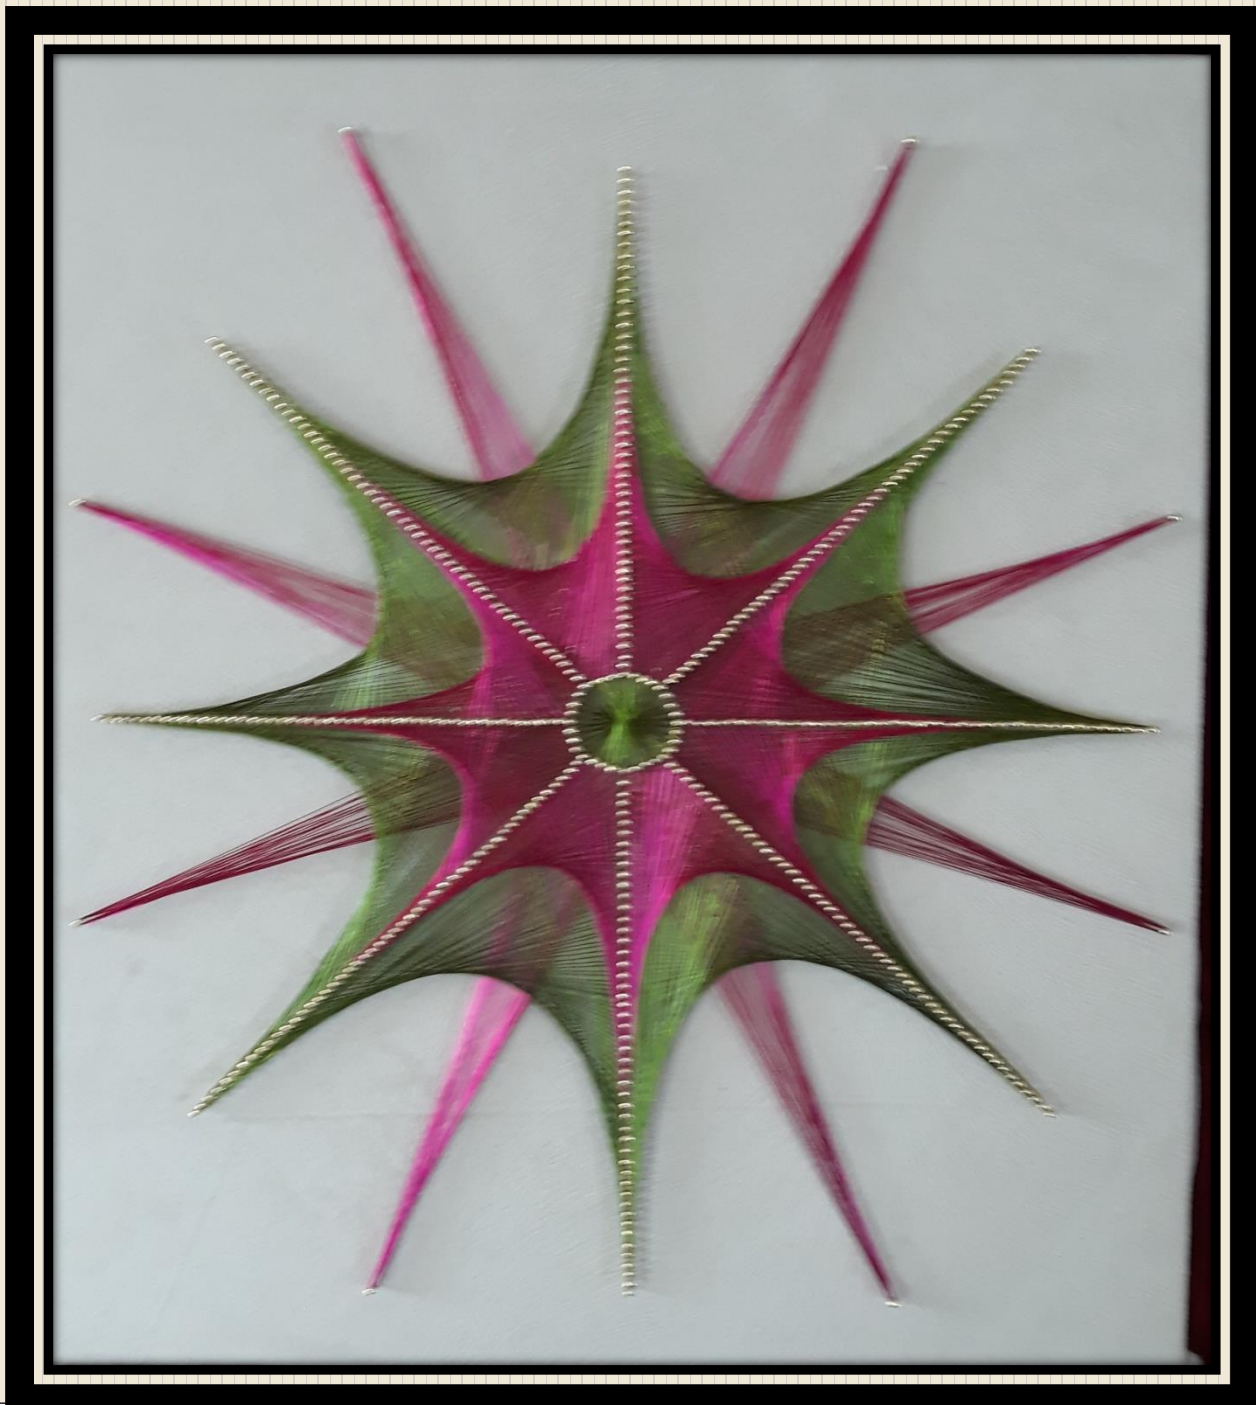

Gümüřova  
Halk Eđitimi Merkezi

FILOGRAFİ KURSU  
SERGİ SUNUMU

Handwritten Arabic calligraphy on a light blue background, enclosed in a dark brown frame. The text is written in a stylized, cursive script. The main body of text is arranged horizontally, starting with a large, decorative initial letter on the left. Above the main text, there is a smaller, separate line of calligraphy. The entire piece is mounted on a light-colored, textured surface.

2020 2021 EĐİTİM ÖĐRETİM YILI  
FİLOGRAFİ KURSU EL EMEKLERİNDEN ÖRNEKLERLE  
BU SERGİMİZİ OLUŐTURDUK

USTA ÖĐRETİCİMİZ NİLÜFER LURCİ ALKAN VE EMEĐİ  
GEÇEN KURSIYERLERİMİZE TEŐEKKÜR EDERİZ

GÜMÜŐOVA HALK EĐİTİMİ MERKEZİ,  
HAZİRAN 2021